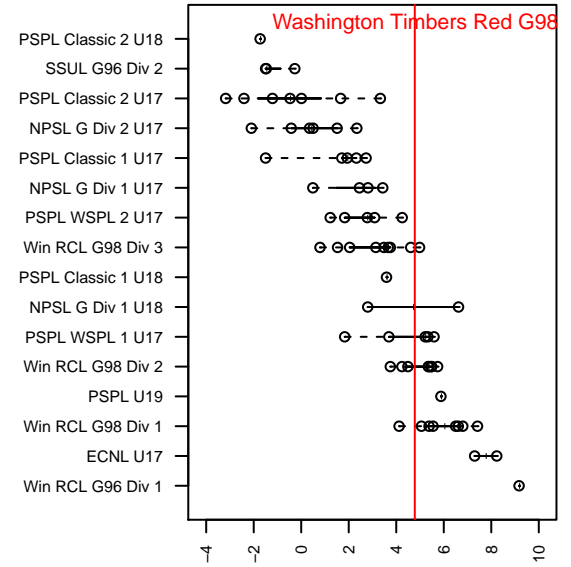

**attack and defense rating
relative to others at age
and all opponents in last 13 months**