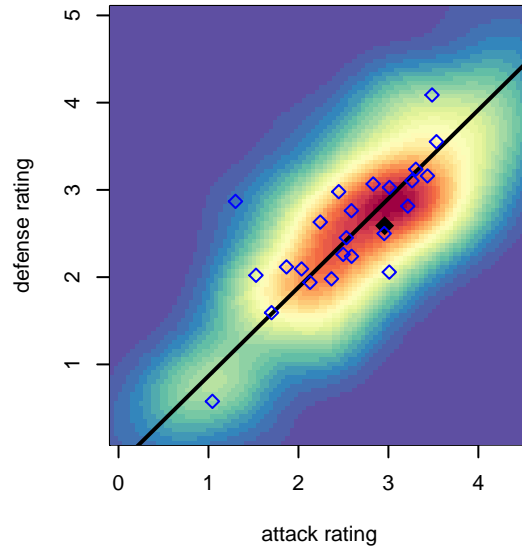

**attack and defense rating
relative to others at age
and all opponents in last 13 months**