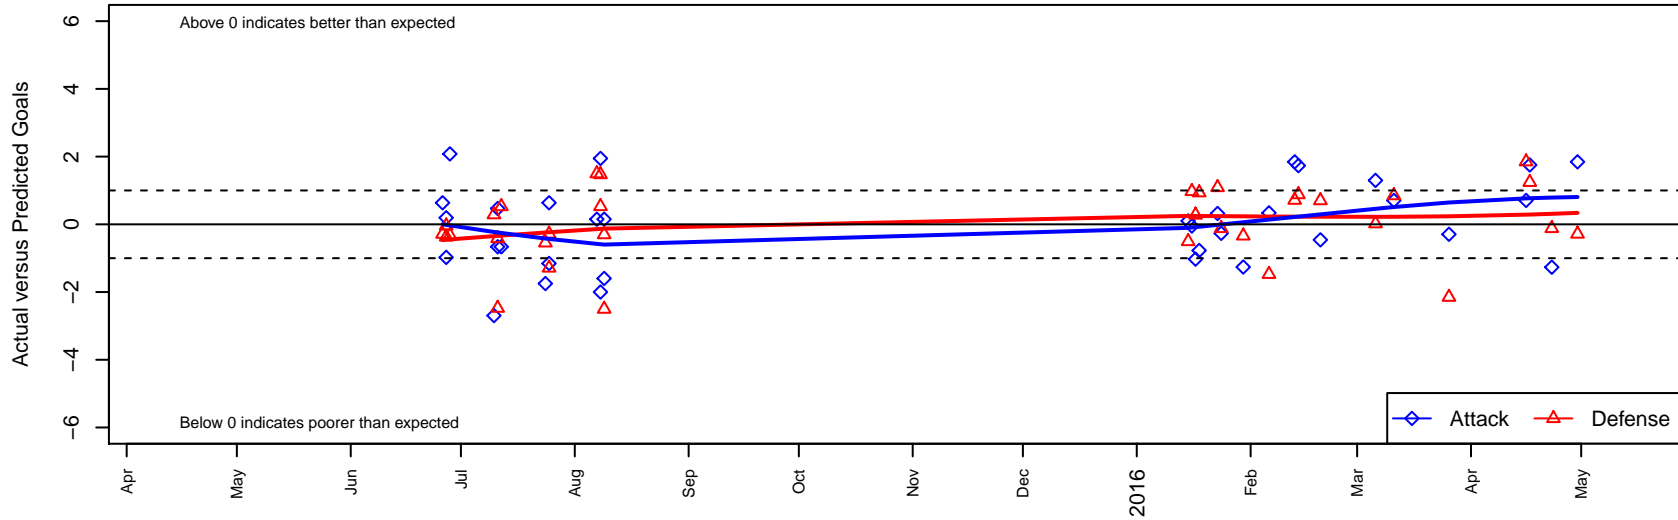

Washington Timbers Red G98

Washington Timbers
 Vancouver, WA
 G98 total strength=1600
 attack=19.27 defense=13.32
 fall league = PTT G98 Premier

alt names used:
 WASHINGTON TIMBERS FC G98 RED (WA)
 WASHINGTON TIMBERS FC G98 RED (WA)
 Washington Timbers FC G98 Red
 WA Timbers G98 Red
 WA Timbers G98 Red

Venues played:
 2015 Clash At the Border Gold/Silver/Bronze H
 2015 United Cup U17-19
 2015 Oswego Nike Cup U16/17 Gold U17
 2015 Bend Premier Cup U16-U17G GOLD U17
 2015 Portland Winter Showcase U17
 2015 PTT G98 Premier
 2015 OYS State Cup G98

Washington Timbers Red G98
 Dots are actual minus expected GF (blue circles) and GA (red triangles).
 Blue line is smoothed change in attack strength. Red is smoothed change in defense strength.

**attack and defense variance (black dot)
relative to other teams
and top 10 in region**