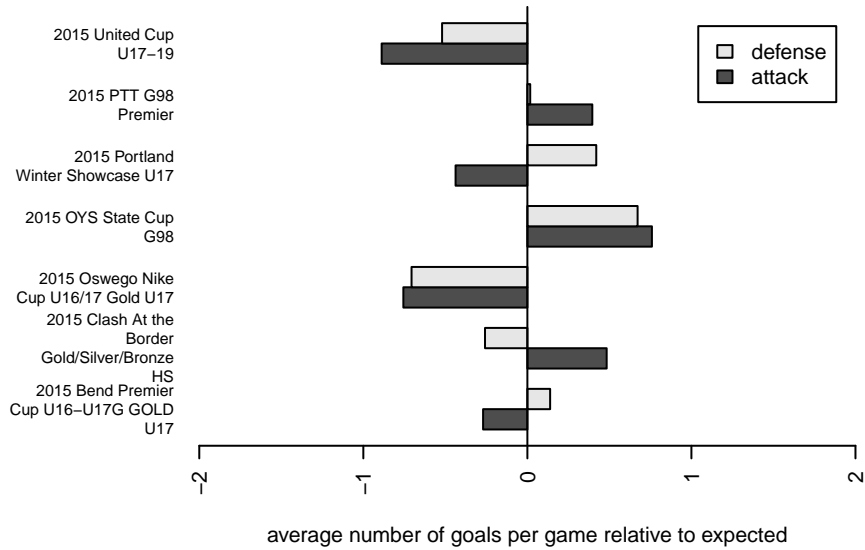

Performance relative to 13 month average