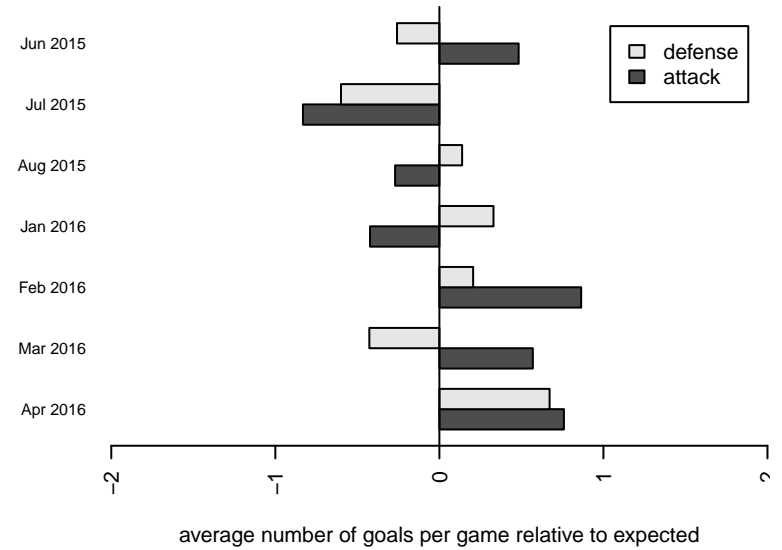

Performance relative to 13 month average